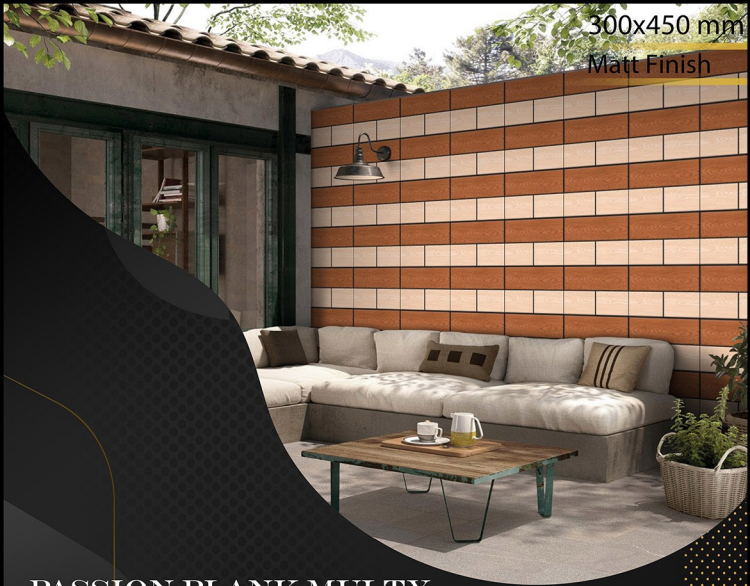

300x450 mm

Matt Finish

PASSION PLANK MULTY