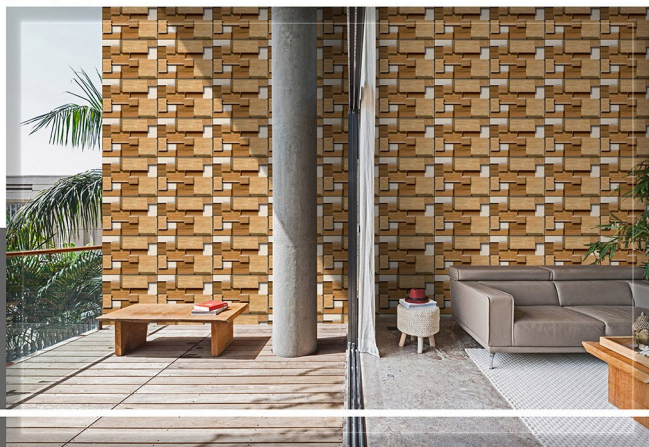

# Avanzo

— ceramic —

MATT  
ELEVATION

300X450MM

MATT

Exclusive Digital Wall Tiles

8000

300X450MM