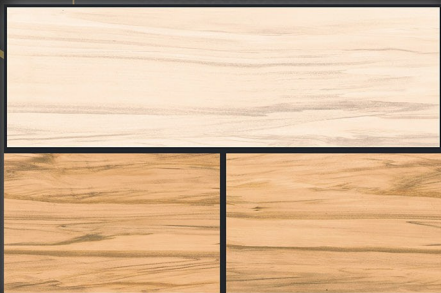

300x450 mm

Matt Finish

OAK NATURAL MULTY