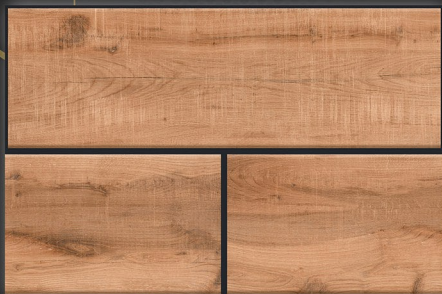

## WOOD GROVE MULTY

300x450 mm

Matt Finish

WOOD NATURAL BROWN

300x450 mm

Matt Finish

WOOD NATURAL CREMA

300x450 mm

Matt Finish

WOOD NATURAL MULTY