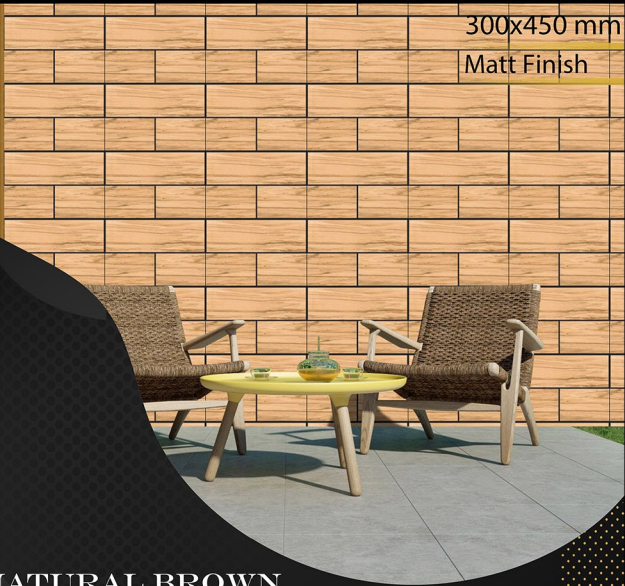

Matt Finish

BRICKS TONE GREY

300x450 mm

Matt Finish

**BRICKS TONE RED**

300x450 mm

Matt Finish

OAK NATURAL BROWN