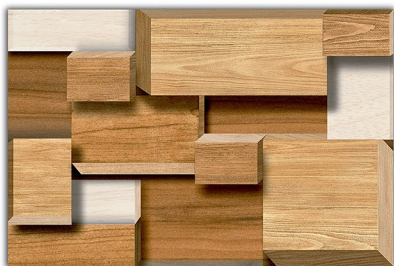

# Avanzo

— ceramic —

MATT  
ELEVATION

300X450MM

MATT

Exclusive Digital Wall Tiles

8000

300X450MM