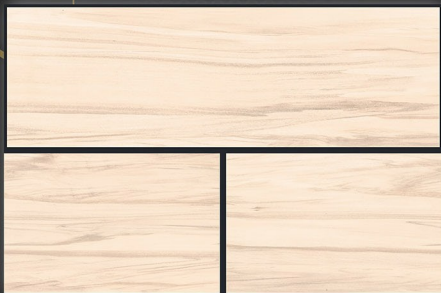

300x450 mm

Matt Finish

OAK NATURAL CREMA