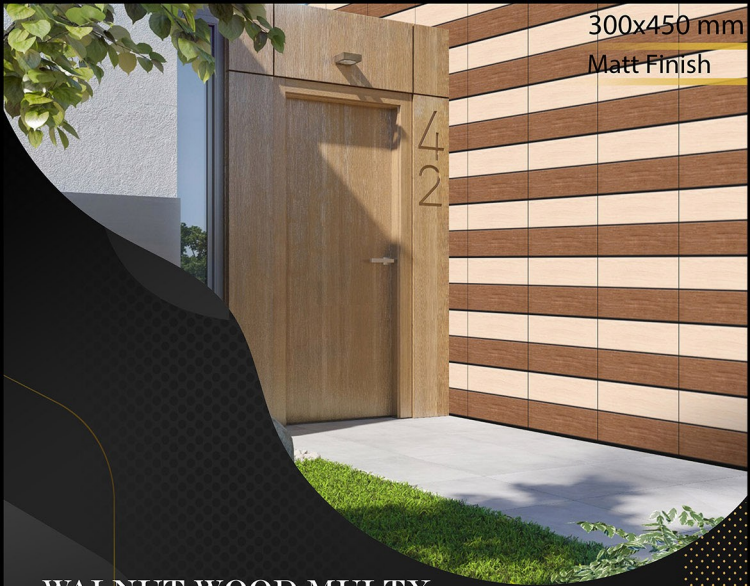

300x450 mm

Matt Finish

WALNUT WOOD MULTY