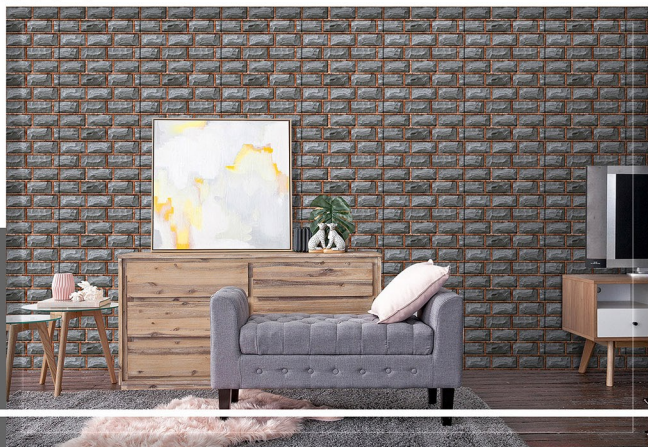

300X450MM

MATT

Exclusive Digital Wall Tiles

9034