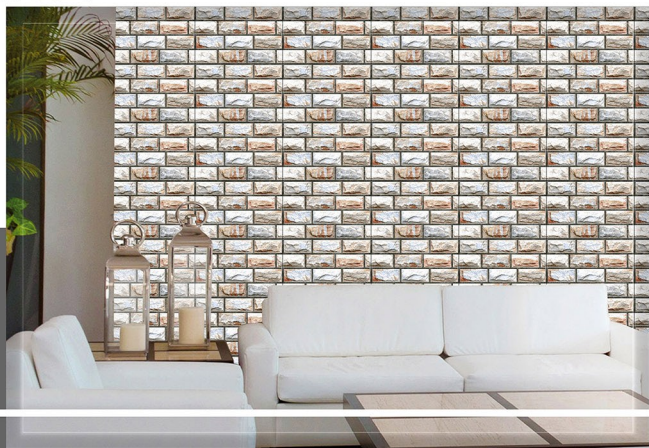

MATT

Exclusive Digital Wall Tiles

9034

300X450MM

MATT

Exclusive Digital Wall Tiles

9035

300X450MM