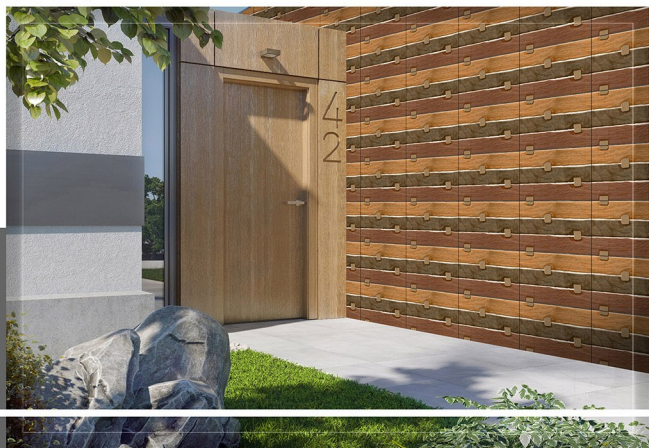

MATT

Exclusive Digital Wall Tiles

8009

300X450MM

MATT

Exclusive Digital Wall Tiles

9014

300X450MM