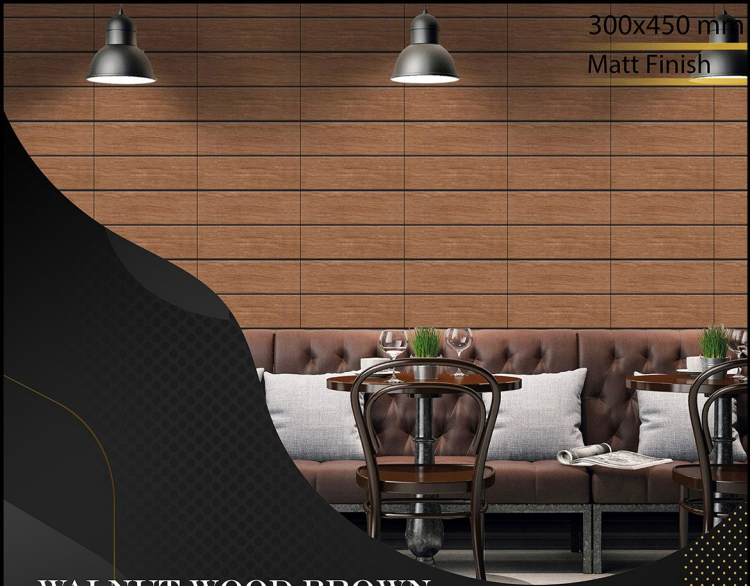

## PASSION PLANK MULTY

300x450 mm

Matt Finish

WALNUT WOOD BROWN

300x450 mm

Matt Finish

WALNUT WOOD CREMA

300x450 mm