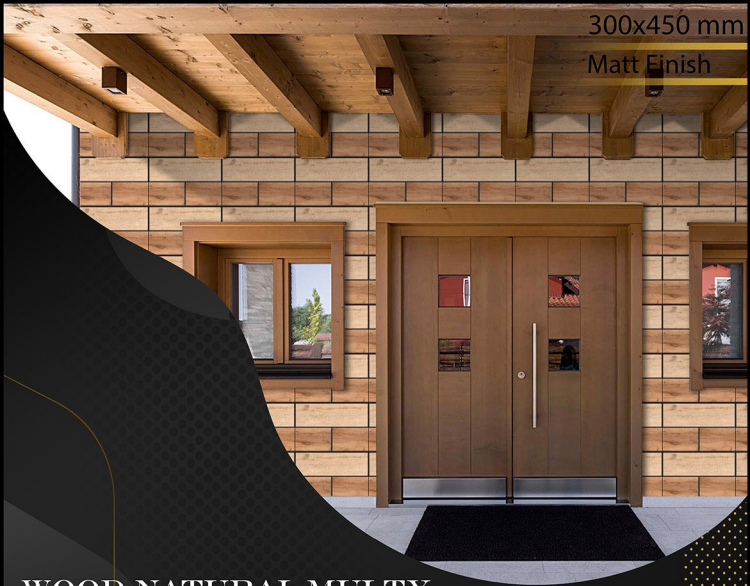

300x450 mm

Matt Finish

WOOD NATURAL MULTY