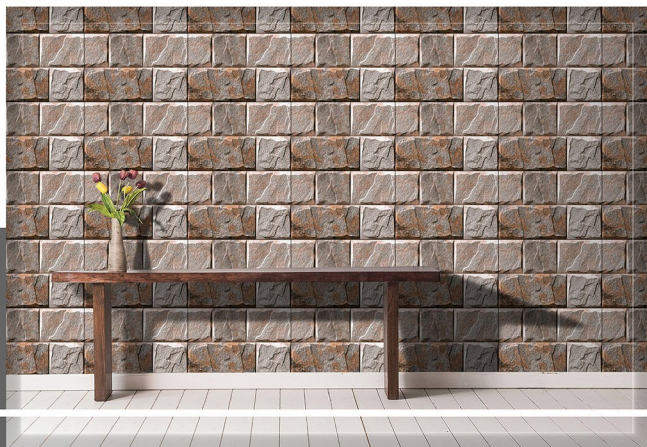

300X450MM

MATT

Exclusive Digital Wall Tiles

9076