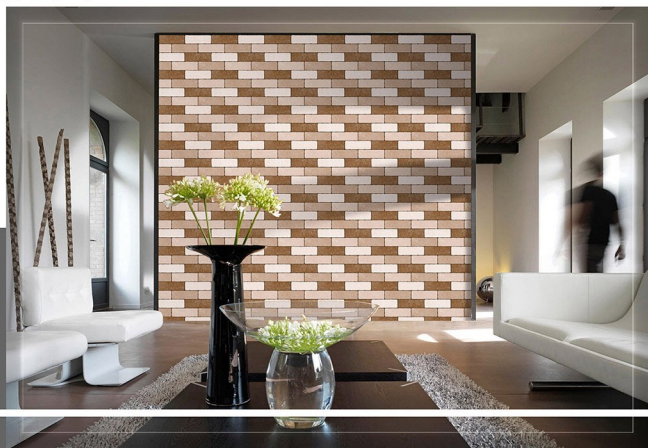

300X450MM

MATT

Exclusive Digital Wall Tiles

9042